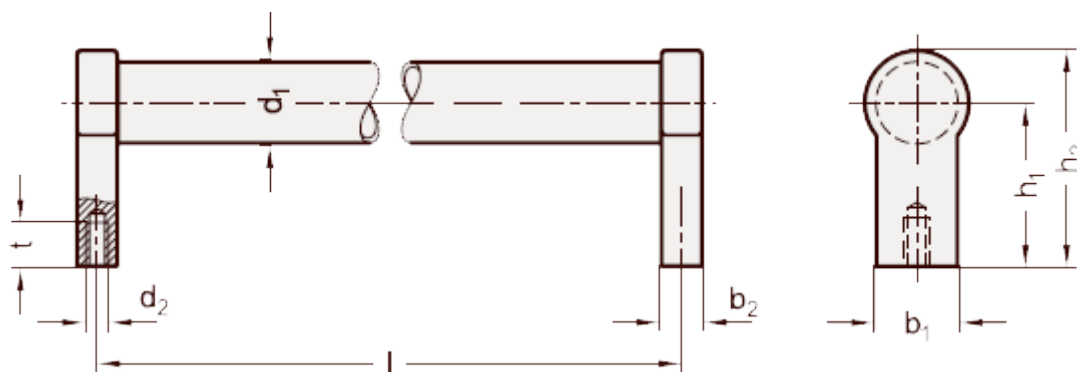

Article number: 20333728500

Description: E+G Handle GN 333.7-28-500

Measures

$b_1 = 25$
 $b_2 = 14$
 $d_1 = 28$
 $d_2 = M8$
 $h_1 = 50$
 $h_2 = 66$
 $l = 500$
 $t = 881$